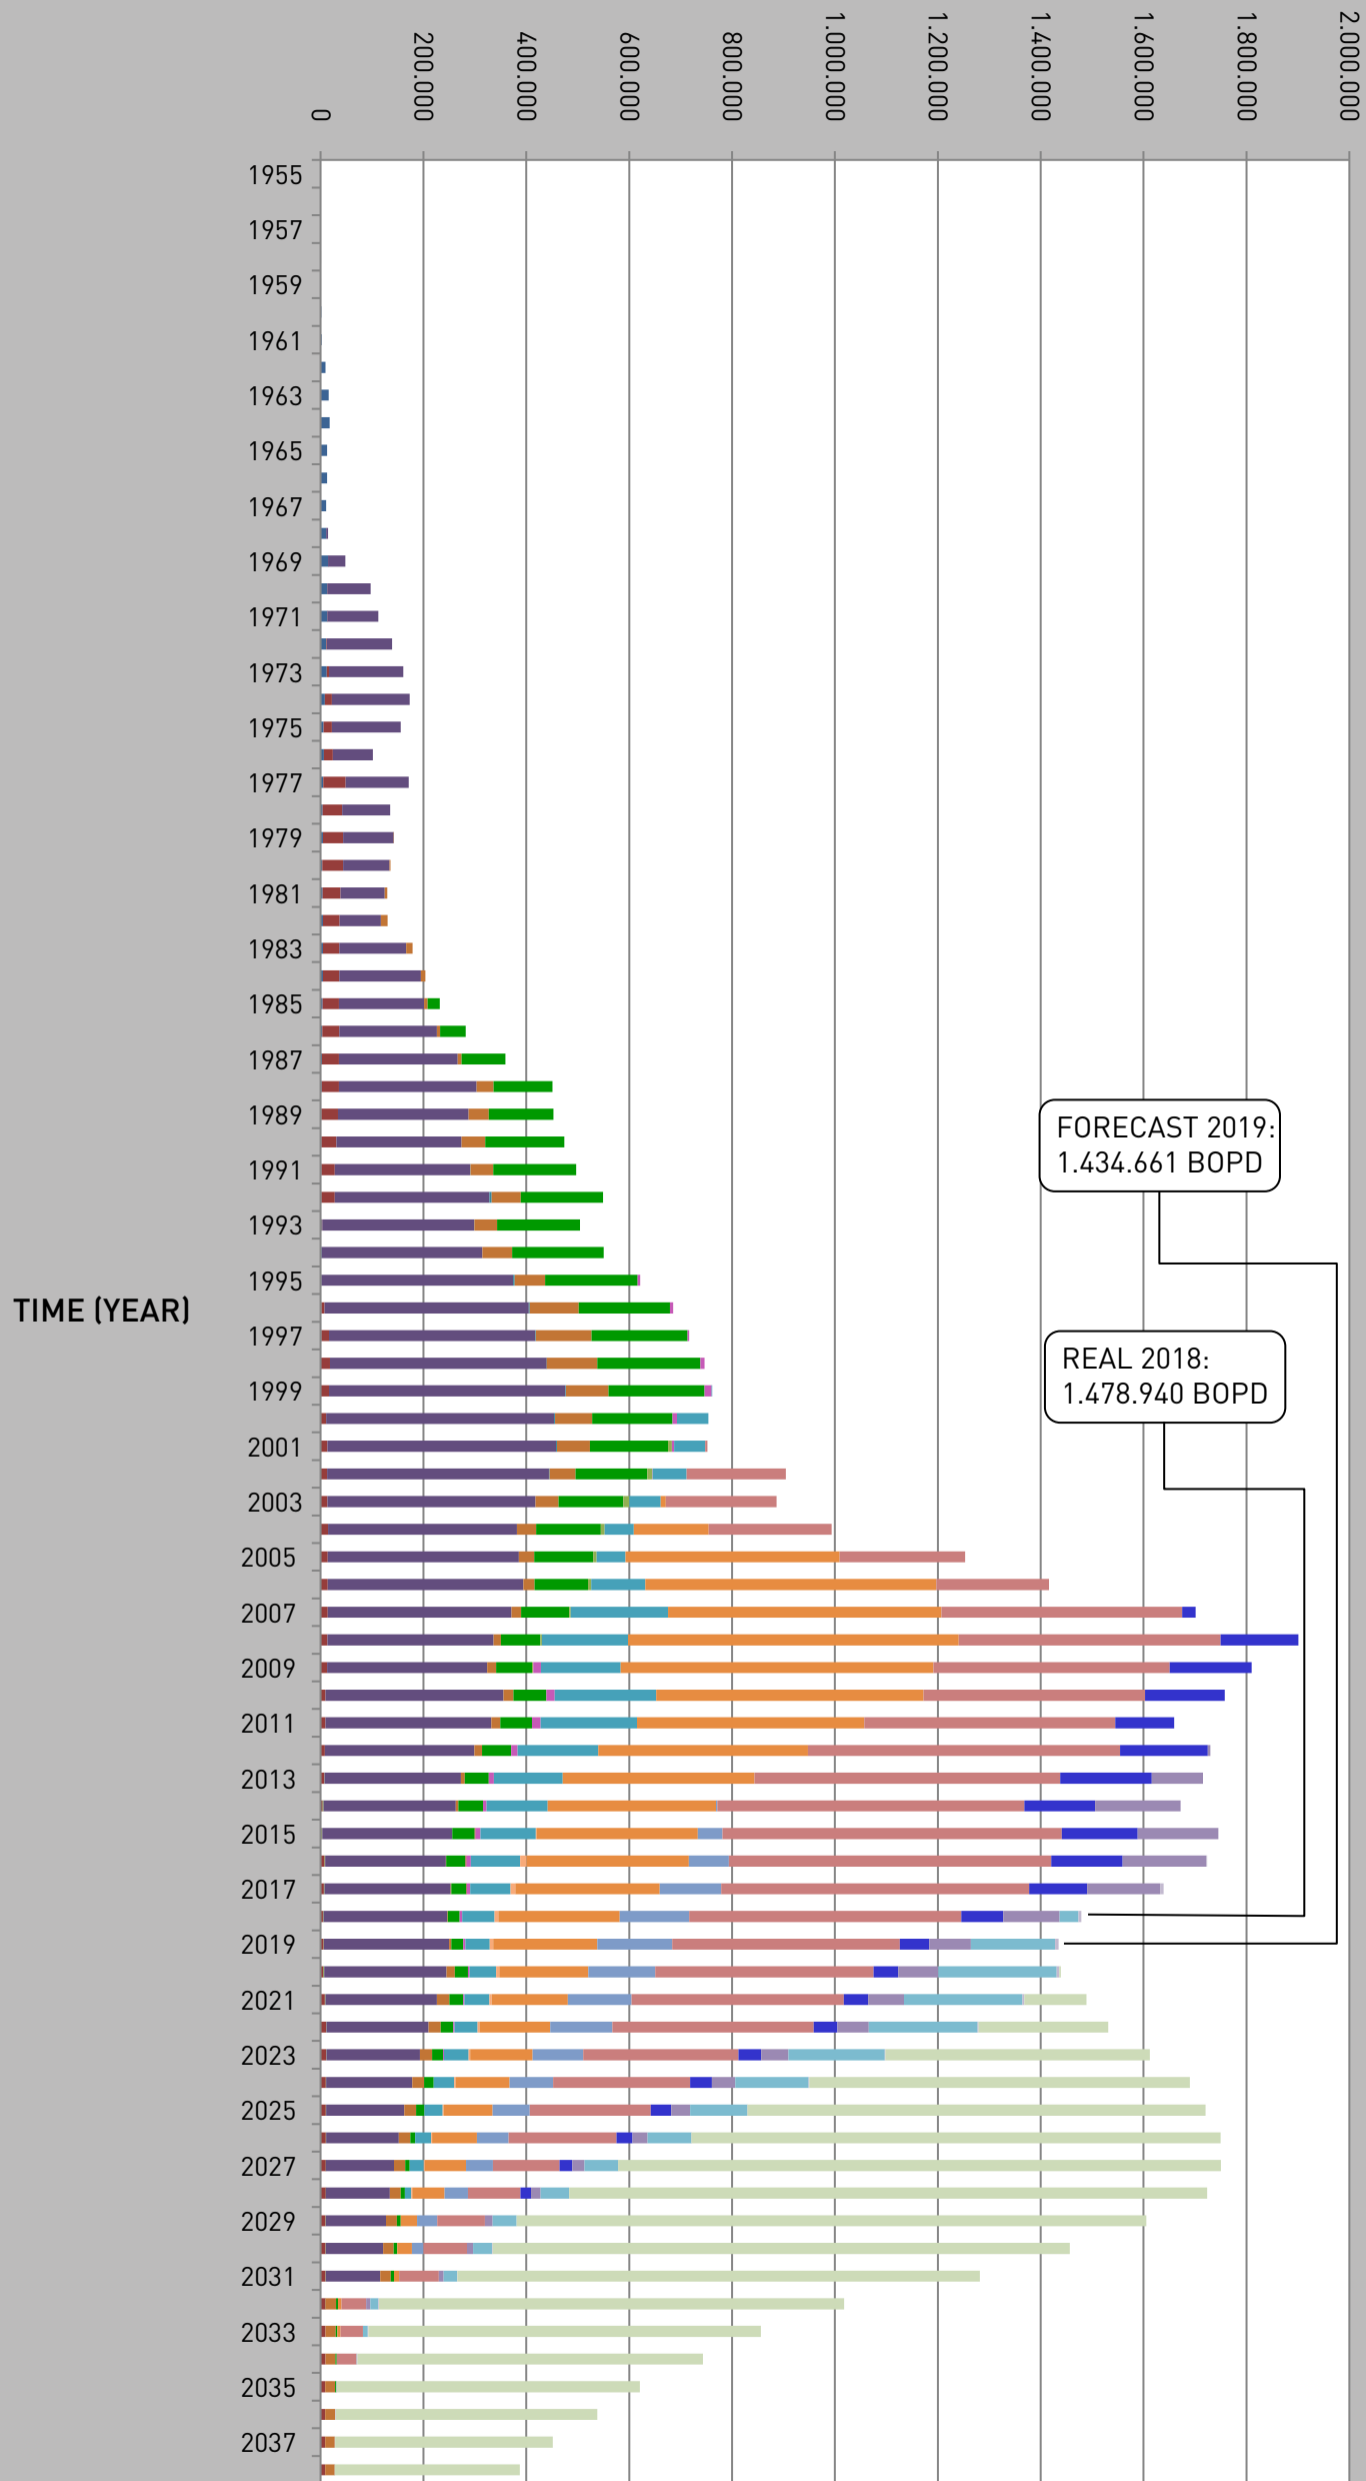

DAILY MEDIUM PRODUCTION (BOPD)

- KWANZA TOTAL
- CONGO FS/FST
- SOUTH CABINDA
- BLOCK 0
- BLOCK 1
- BLOCK 2
- BLOCK 3/05
- BLOCK 3/05A
- CANUKU
- BLOCK 4
- BLOCK 14
- BLOCK 14K
- BLOCK 15
- BLOCK 15/06
- BLOCK 17
- BLOCK 18
- BLOCK 31
- BLOCK 32
- CONDENSED ALNG
- PROJECTS IN STUDIES